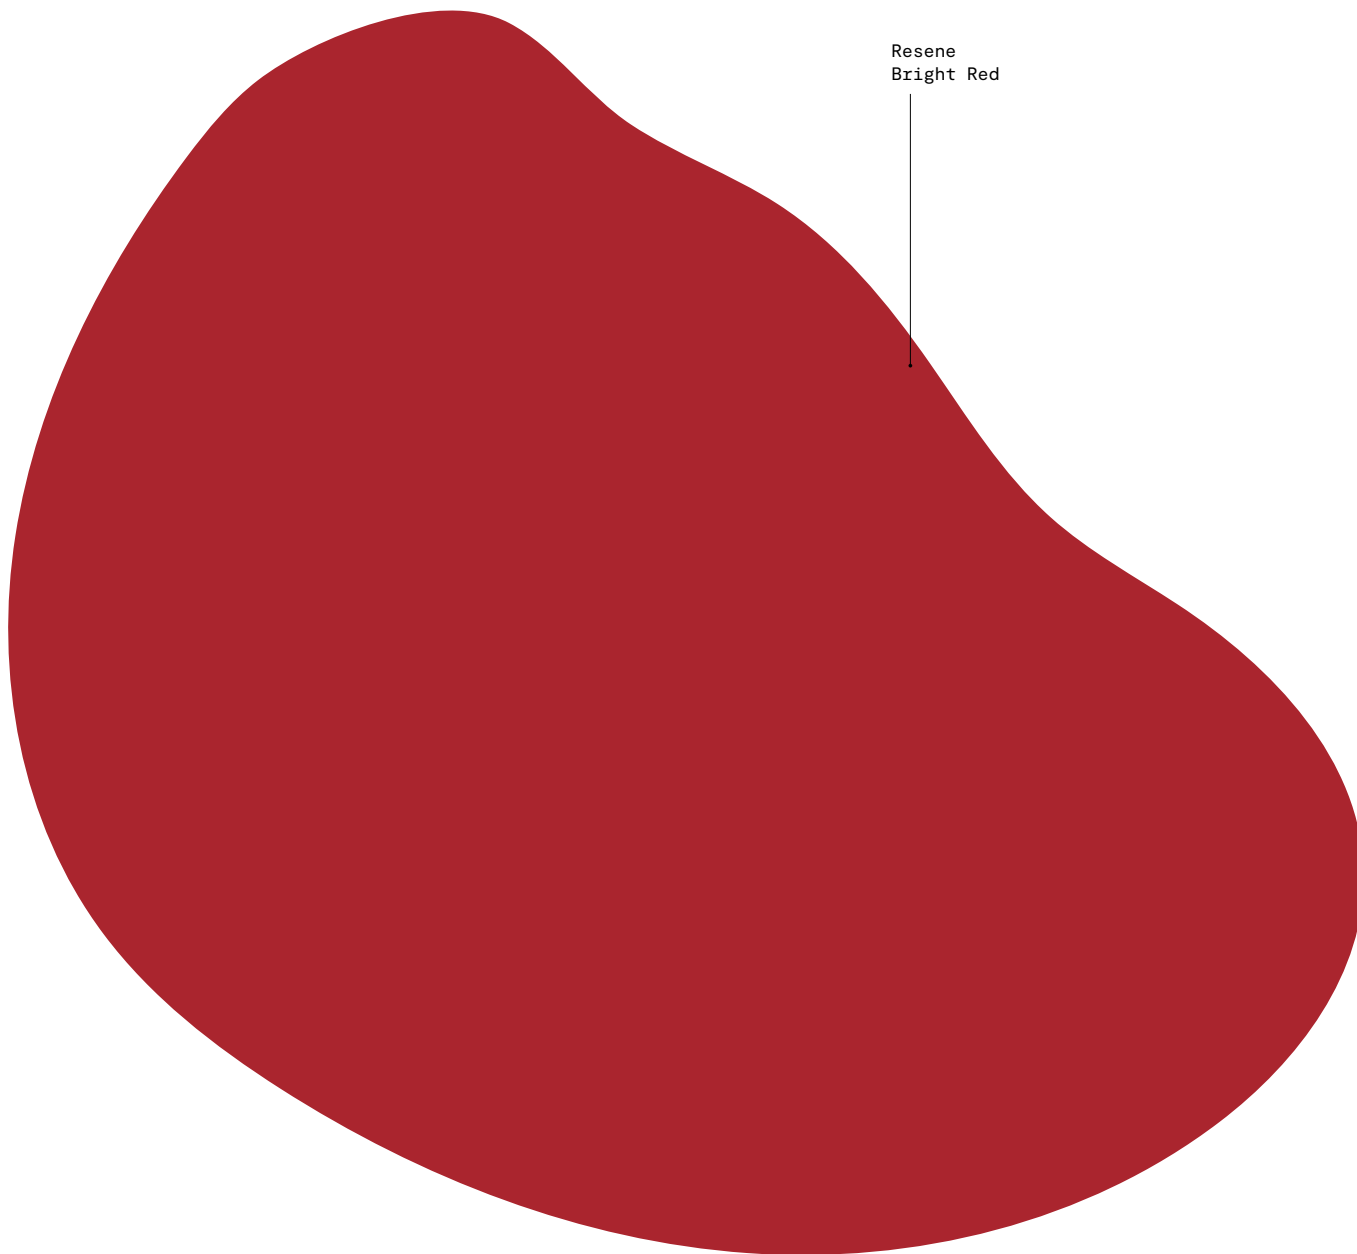

DESIGN IN COLOUR

**With one perfect colour, Oli Booth provides a master-class in purposeful restraint.**

The home of Oli Booth and his family is beautiful, yes, but it's also the result of some dedicated thinking around siting and materials. Joining forces with friends to develop a piece of land, Booth chose what, at first glance, is the hardest site, then built a beguiling home hunkered into the hill.

One colour unites it all, running down the stairs that connect the two levels: Resene Bright Red, rich and pure. It's a colour Booth has used on multiple projects. You can see why.

Resene  
Bright Red