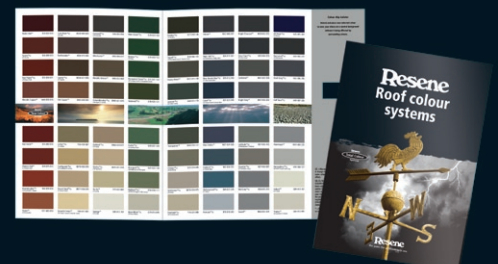

Resene Summit Roof has your roof painting projects covered

- ✓ Excellent durability
- ✓ Direct to substrate
- ✓ Popular satin finish in wide range of colours
- ✓ Quick and easy water clean up
- ✓ Available in Resene Cool Colours

Resene Summit Roof is a waterborne satin roof paint, suitable for application direct to substrate on some surfaces and recommended over a suitable primer/sealer on other surfaces. It's available in a wide range of colours including Resene paint matches to popular COLORSTEEL®/COLORBOND® colours plus a whole host of Resene colours.

For those keen to keep their cool, Resene Summit Roof can also be tinted to a range of Resene Cool Colours to minimise heat buildup in the paint, substrate and building. See the Resene Roof colour systems colour chart for popular roofing colours.

With the introduction of Resene Summit Roof, you can choose from a wide range of options on roofing – from the satin finish of Resene Summit Roof to a Resene Hi-Glo gloss waterborne finish or a Resene Sonyx 101 semi-gloss waterborne finish plus a range of Resene Cool Colour options. Contact your Resene representative or Resene ColorShop and get Resene Summit Roof working for you today.