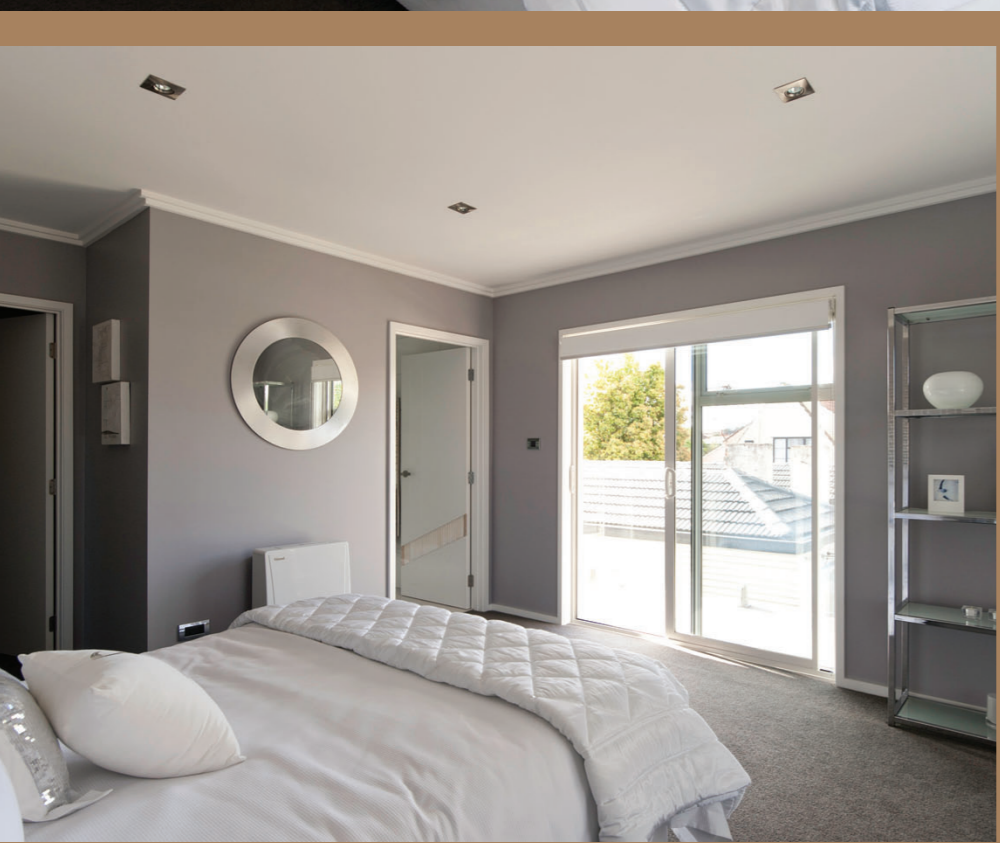

Architectural Specifier: Yellowfox
www.yellowfox.co.nz
Building Contractor:
Certified Renovations
Homestaging: Homebase
Products Used: Resene Blackboard Paint,
Resene Enamacryl Metallic, Resene
Lustacryl, Resene SpaceCote Low Sheen,
Resene Write-on Wall Paint, Resene
Zylone Sheen
Colours Used: Resene Black White,
Resene Buffalo, Resene Electric,
Resene Half Fossil, Resene Infinity,
Resene Shady Lady

Resene Secret Road