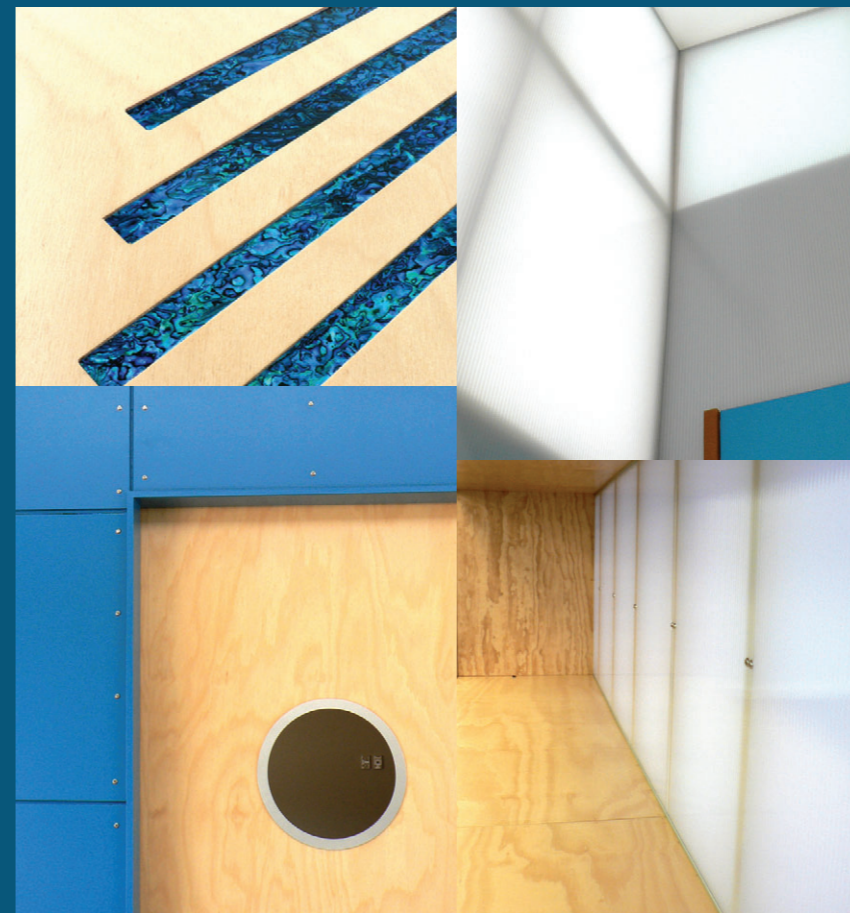

The brief to us was to upgrade the existing library and create a new vibrant building that reflected the school's aims and goals for the future.

With a maximum budget of \$300,000, we refurbished the existing library and a redundant classroom and added a 'lighthouse' entry space to create a new bright building.

We selected one vibrant colour as the backbone and added natural timbers, translucent glass and soft supporting colours. This colour palette has been adopted by the school for all its buildings.

 Resene Primetime