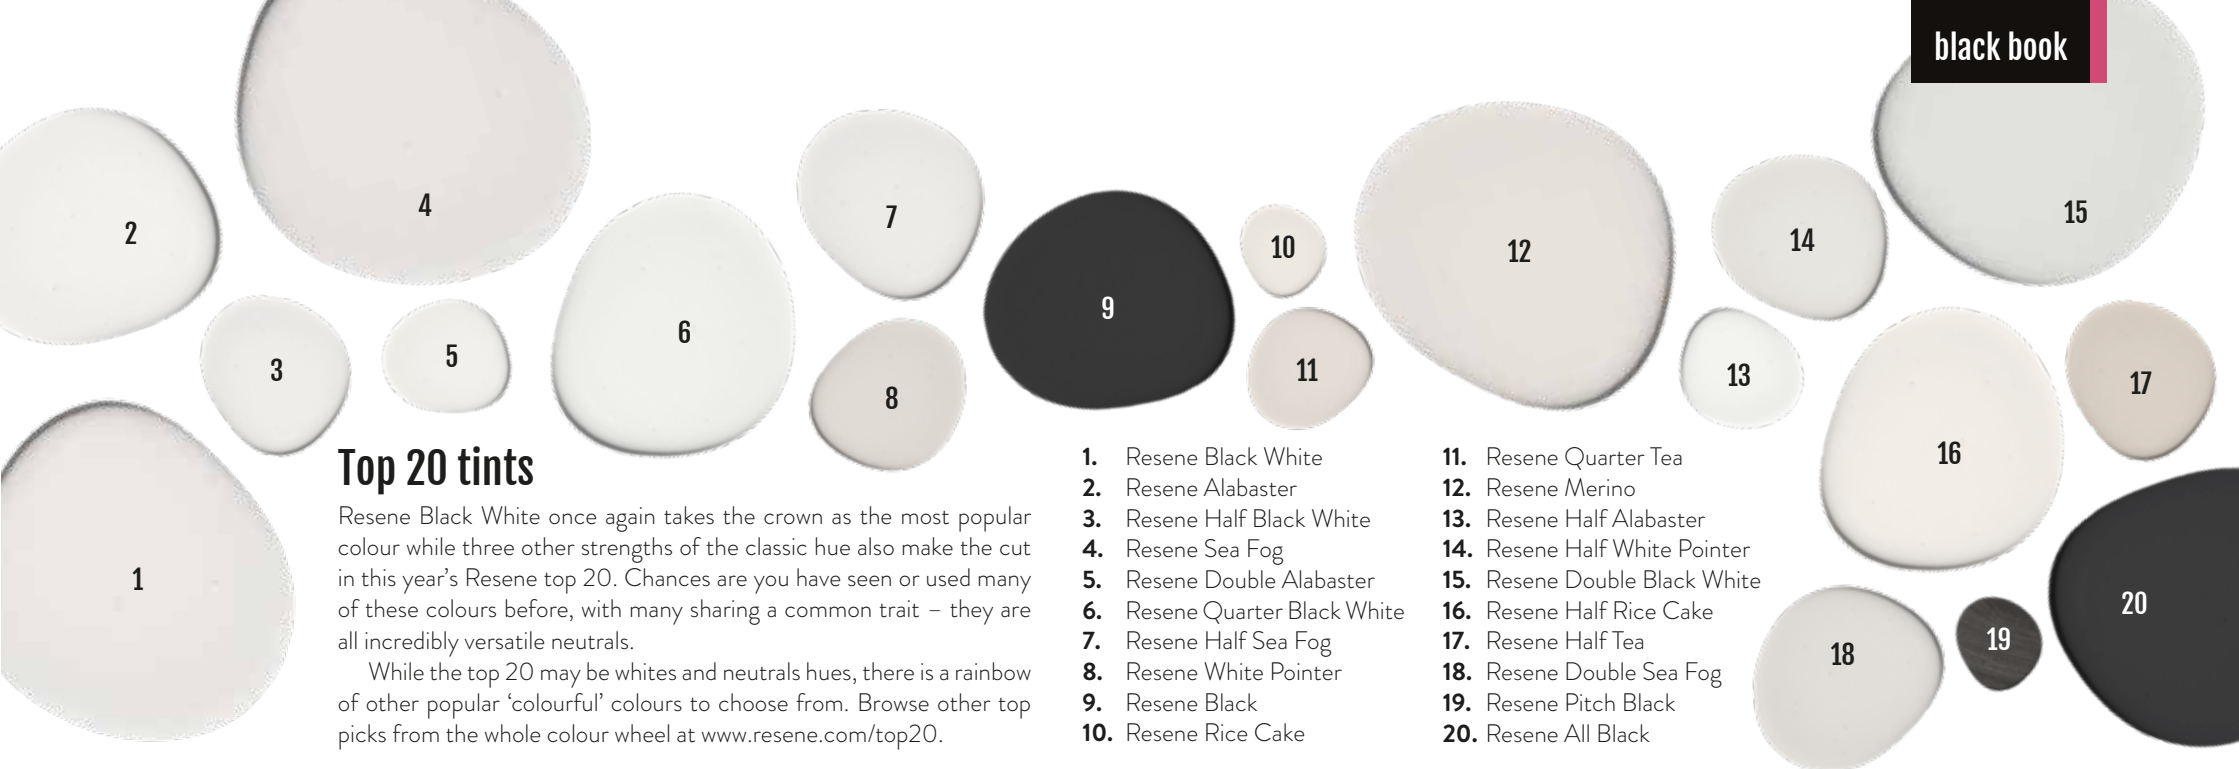

above right: 2020/21 Folly Project winner 'Genealogy of the Pacific' by Daniel Ho, Rita Cai and Raymond Yoo. Image by Sam Hartnett, www.samhartnett.com.

Resene
Concrete

Fun-ctional furniture

Functional design and fabulous colour come together with In the Shed's furniture range. Designer and craftsman Craig Poad hand crafts every piece, from cabinets to hall tables to entertainment units. All designs can be modified to suit – perfect for those seeking a bespoke piece in a particular shape or colour. We love this record player unit, which is painted in Resene Pohutukawa and varnished in Resene Aquaclear.

www.facebook.com/InTheShed17

Resene
Pohutukawa

Top 20 tints

Resene Black White once again takes the crown as the most popular colour while three other strengths of the classic hue also make the cut in this year's Resene top 20. Chances are you have seen or used many of these colours before, with many sharing a common trait – they are all incredibly versatile neutrals.

While the top 20 may be whites and neutrals hues, there is a rainbow of other popular 'colourful' colours to choose from. Browse other top picks from the whole colour wheel at www.resene.com/top20.

1. Resene Black White
2. Resene Alabaster
3. Resene Half Black White
4. Resene Sea Fog
5. Resene Double Alabaster
6. Resene Quarter Black White
7. Resene Half Sea Fog
8. Resene White Pointer
9. Resene Black
10. Resene Rice Cake
11. Resene Quarter Tea
12. Resene Merino
13. Resene Half Alabaster
14. Resene Half White Pointer
15. Resene Double Black White
16. Resene Half Rice Cake
17. Resene Half Tea
18. Resene Double Sea Fog
19. Resene Pitch Black
20. Resene All Black