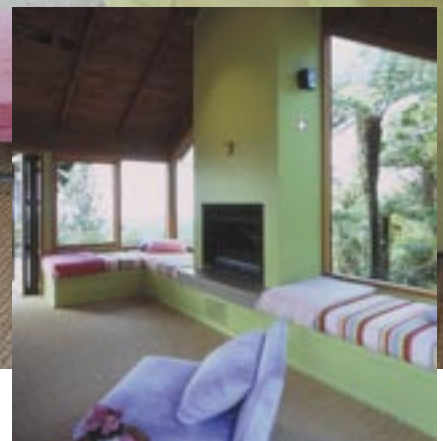

Resene WINNER

June 2005

Leafy Resene 'Vermont' was the colour of choice for our first *Your Home & Garden* Resene Colour Home Awards winners

Julie and Mac Robson's winning choice of Resene 'Vermont' for their family room picks up the leafy tones of the native bush surrounding their Titirangi, Auckland, home. The vibrant stripes in the bed-sized squabs and the soft mohair rug throws and furnishings all repeat the colours of the evening sunset across the Manukau Harbour.