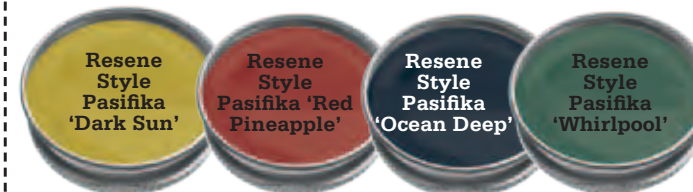

PASIFIKA COLOURS TO TRY

CONSIDER THIS:

+ Style Pasifika creative director Stan Wolfgramm and Resene worked together to create a colour palette inspired by the colours of Style Pasifika – a feast for the senses combined with vibrant and natural colours. View the collection on the Resene website: www.resene.co.nz/pdf/Style_Pasifika.pdf

+ Combine your favourite bold hues for an exciting look, or team subdued neutrals with pops of Pasifika colour. Finish with flourishes of fresh cut flowers or bold accessories.

Resene paints and colours are available from Resene ColorShops and resellers nationwide. www.resene.co.nz 0800 RESENE (737 363)

Photography by Sarah Horn.

Resene new zealand **your home**
the paint the professionals use **and garden**