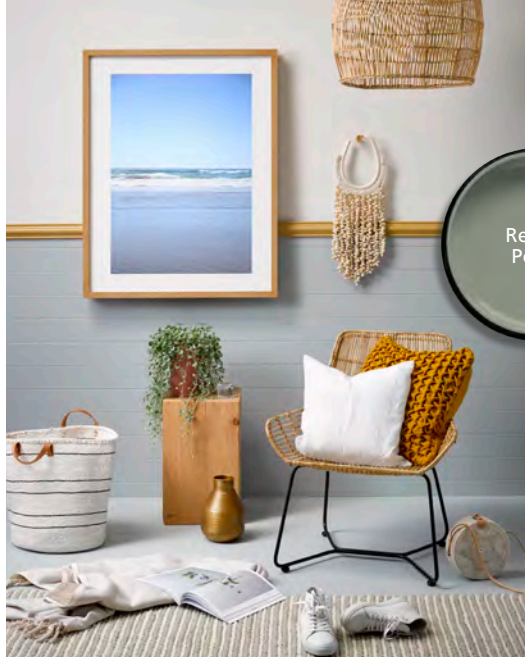

Below: Wall in Resene Morning Glory, timber floor in Resene Colorwood Whitewash, large pot in Resene Roxy, small pot in Resene Manhattan and stool in Resene Sazerac. Armchair from Freedom Furniture, beach towel, planter and tumbler from Città, book from Paper Plane, art by Amber Armitage.

- Resene Morning Glory
- Resene Roxy
- Resene Manhattan
- Resene Sazerac
- Resene Colorwood Whitewash
- Resene Nebula

Above: Upper wall in Resene Quarter Albescent White, lower wall and floor in Resene Half Dusted Blue, dado rail in Resene Papier Mache. Chair, pendant lamp and vase from Indie Home Collective, side table from WRW & Co, rug from Father Rabbit.

Above right: Wall in Resene Peace and floor in Resene Colorwood Rock Salt timber stain. Coat stand, pendant lamp, cushions, quilt and stool from Città, art by Petra Leary from endemicworld, chair from ECC, rug, headboard, bedding from Mood Store.

- Resene Papier Mache
- Resene Colorwood Rock Salt
- Resene Oxygen
- Resene Quarter Albescent White