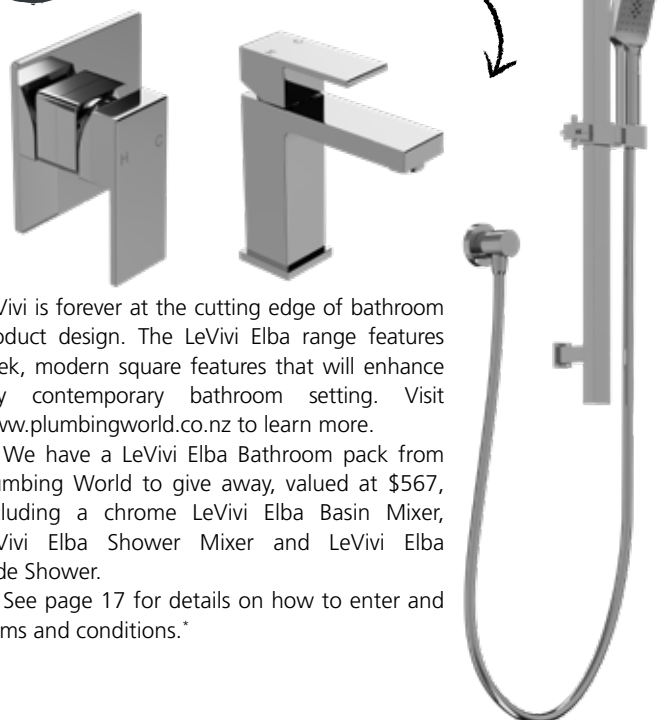

win a Plumbing World Bathroom Pack

LeVivi is forever at the cutting edge of bathroom product design. The LeVivi Elba range features sleek, modern square features that will enhance any contemporary bathroom setting. Visit www.plumbingworld.co.nz to learn more.