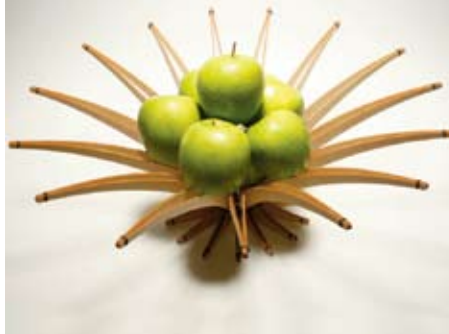

< exotic fruit

Made from sustainable materials, the intelligent design of Christopher Metcalf's Bol opens up when fruit is dropped into it, to create an eye-catching fruit bowl. $225 from Eon Design Centre

09 368 4860

www.eon.co.nz