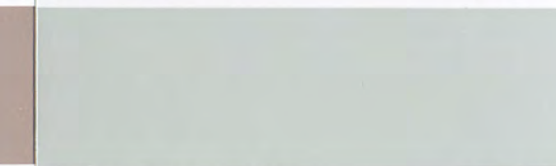

Powder Blue™cc B72-011-221

Foggy Grey™cc G74-008-101

Weathered Yellow™ G88-055-097

Jetsam Brown™cc BR64-021-066

Half Robin Egg Blue™cc G79-011-153

Half Beryl Green™ G86-016-113

Quarter Heathered Grey™cc BR79-013-079