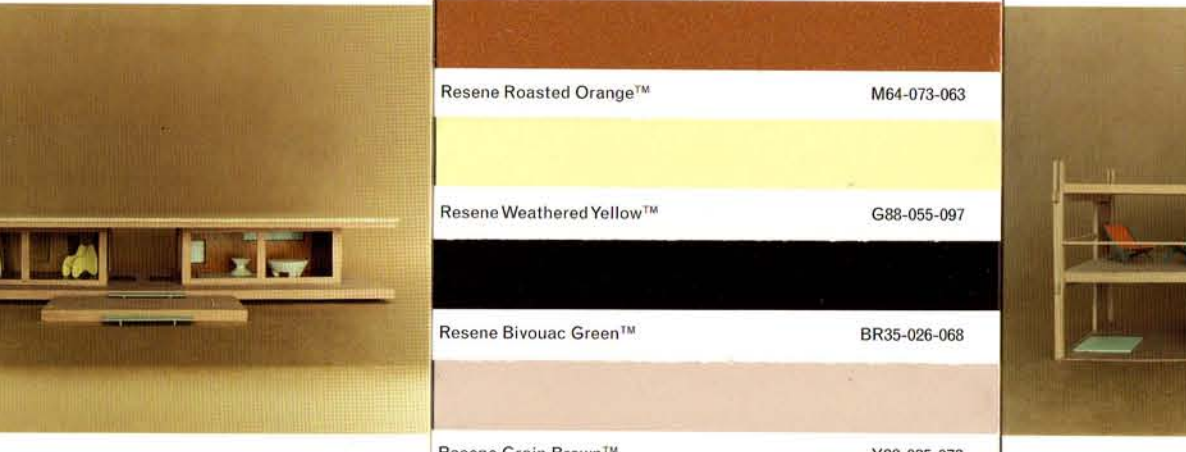

2
KAREN WALKER PAINTS

Resene Buttery White™	Y95-015-090
Resene Blanched Pink™	BR81-013-041
Resene Warmed Brown™	BR35-031-042
Resene Industrial Silver™	M75-004-123
Resene Washed Green™	G68-019-118
Resene Crisp Green™	G66-065-100
Resene Foggy Grey™cc	G74-008-101