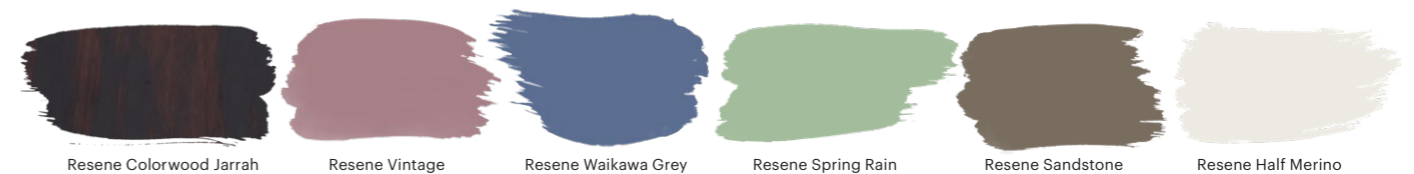

FADED GLAMOUR

These limewashed-look walls in a '50s mint green have an undeniable chemistry with the high-gloss painted floor. Additional décor made from interesting materials such as marble, bouclé and velvet will masterfully hold the attention of any audience.

ABOVE, BACKDROP Walls in Resene SpaceCote Low Sheen in Resene Half Merino, with Resene FX Paint Effects and Resene Spring Rain; **floor** in Resene Walk-on in Resene Sandstone, resene.co.nz. Toulouse Velvet Menthe **fabric** (used as curtain), $70/m, marthas.co.nz. **ABOVE, FROM LEFT Braid rug** by Armadillo, $1125, theivyhouse.co.nz. Dexter **side table**, from $2950, davidshaw.co.nz. Treasure **storage box**, $70, boconcept.co.nz. Roattino **floor lamp** by Classicon, $4520, matisse.co.nz. Dexter **side table**, from $1200, davidshaw.co.nz. Robinson **dish** by Astier de Villatte, $165, tessuti.co.nz. Arnold **chair**, from $3850, davidshaw.co.nz. **OPPOSITE, BACKDROP Wall** in Resene Colorwood in Resene Jarrah; **battens** in Resene SpaceCote Low Sheen in Resene Vintage, resene.co.nz. **OPPOSITE, FROM LEFT Pedestal table** by homestyle Editions, $4595, homestyle-editions.co.nz. **Wine glass** by Beldi, $13, fatherrabbit.com. Model 2065 **pendant lamp** by Astep, $1895, goodform.co.nz. **Chair; vase** in Resene Waikawa Grey, resene.co.nz; and **flowers** stylist's own.